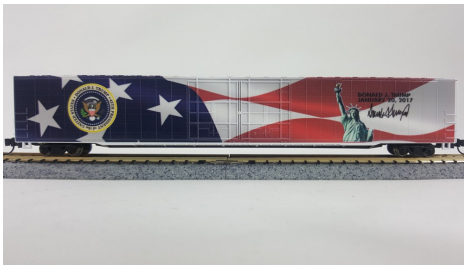

Special Collector Series Cars

"HO" Trump 40ft (1/87 scale) Inaugural Boxcar \$29.98 (no display track)
\$29.98 (0001-006050)

HO Trump 40ft (1/87 scale) Inaugural Boxcar \$33.98 (Includes 9" long piece of "HO" display track)
\$33.98 (0001-006051)

"N" Trump 85ft (1/160 scale) Inaugural Boxcar \$28.98 (no display track)
\$28.98 (0001-006052)

"N" Trump 85ft (1/160 scale) Inaugural Boxcar \$32.98 (Includes 10" long piece of "N" display track)
\$32.98 (0001-006053)

"HO" Trump 100 day Hopper, "Liberty Coal" (no track)
\$29.98 (0001-006054)

"HO" Trump 100 day Hopper, "Liberty Coal" (w/Track)
\$33.98 (0001-006055)

"N" Trump 100 day Hopper, "Liberty Coal" (NO Track)
\$28.98 (0001-006056)