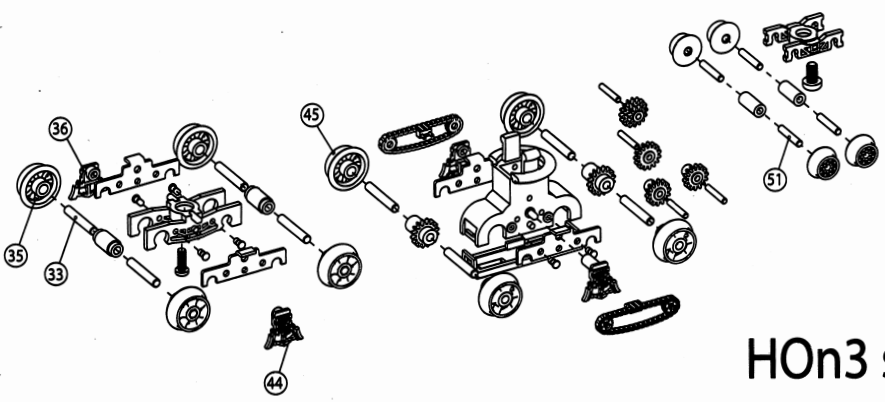

Con-Cor International, Ltd.

8101 E. Research Court
Tucson, AZ 85710-6758
Phone orders only: 1-888-255-7826
On the Web: www.con-cor.com

Labelle

If it moves, Lube It!

HO scale basic parts

HO Pierce Arrow Coach Tourist

HO_n3 scale sub-parts

Con-Cor International, Ltd.
 8101 E. Research Court
 Tucson, AZ 85710-6758
 Phone orders only: 1-888-255-7826
 On the Web: www.con-cor.com

If it moves, Lube It!

Note: This product's warranty is voided if Labelle lubricants are not used to lube and clean it throughout its lifetime.

46	14T	92	LIGHT COVER
45	WHEEL 2 SMALL HOLE	91	BULB-HOOD
44	BRAKE DETAIL R FOR HON3	90	BELL WIRE
43	CONTACT-PLATE	89	SUN SHED
42	LINK	88	BELL
41	CONTACT-PLATE-PIN	87	1452-17-05R1
40	GEAR BOX COVER	86	HEDA LIGHT
39	SHAFT 1	85	SIDE WINDOW GLASS R
38	GEAR BOX	84	SUN SHED
37	GEAR16	83	BELL-SUPPORT
36	BRAKE DETAIL L FOR HON3	82	SNOW PLOW R
35	WHEEL 1 SMALL HOLE	81	SNOW PLOW L
34	SCREW1	80	BUS BODY
33	SHAFT 1	79	FRONT WINDOW GLASS
32	TRUCK DETAIL	78	REAR LIGHT GLASS
31	REAR-TRUCK-SLEEVE	77	HANDRAIL TOP
30	FREIGHT CARBODY SIDE STEP	76	FREIGHT CAR SIDE STEP
29	CONNECT-PCB	75	SCREW
28	BELL BASE	74	BUS BODU HOOD PART #1
27	SCREW	73	BUS BODY HOOD
26	DETAIL 2	72	ROOF PLATFORM
25	DETAIL 1	71	FENCE RAIL ON ROOF PLATFORM
24	BOTTOM	70	SIDE WINDOW GLASS L
23	REAR-STEP	69	HANDRAIL TOP
22	SIDE BODY HANDRAIL 1#	68	REAR WINDOW GLASS
21	SIDE BODY HANDRAIL 2#	67	PCB
20	SPEAKER	66	HANDRAIL-WIRE
19	SPEAKER COVER	65	SCREW M1.4X2.5
18	CHAIR	64	FRONT CHAIR
17	WORM	63	REAR CHAIR
16	MOTOR-SUPPORT	62	M020
15	MOTOR	61	SCREW M2.0X4
14	FLYWHEEL	60	CHASSIS OF CAR
13	PIN FOR PCB	59	CHASSIS DETAIL FOR BUS BODY
12	WIRE CILP	58	SCREW M1.7X5
11	BULB	57	SCREW M1.7X3
10	SCREW	56	snow cave shovel 1
9	PCB	55	snow cave shovel
8	DCC	54	"V" PLOW
7	HANDRAIL	53	LEAD TRUCK DETAIL
6	WINDOW-FRAME	52	SLEEVE FOR LEAD WHEEL
5	REAR LIGHT	51	HON3 AXLE FOR LEAD WHEEL
4	REAR LIGHT GLASS	50	HON3 LEAD WHEEL
3	SMOKE	49	GEAR16 10
2	PLATE	48	GEAR15
1	TOURIST CAR BODY	47	GEAR SHAFT 1
NO	DESCRIPTION	NO	DESCRIPTION