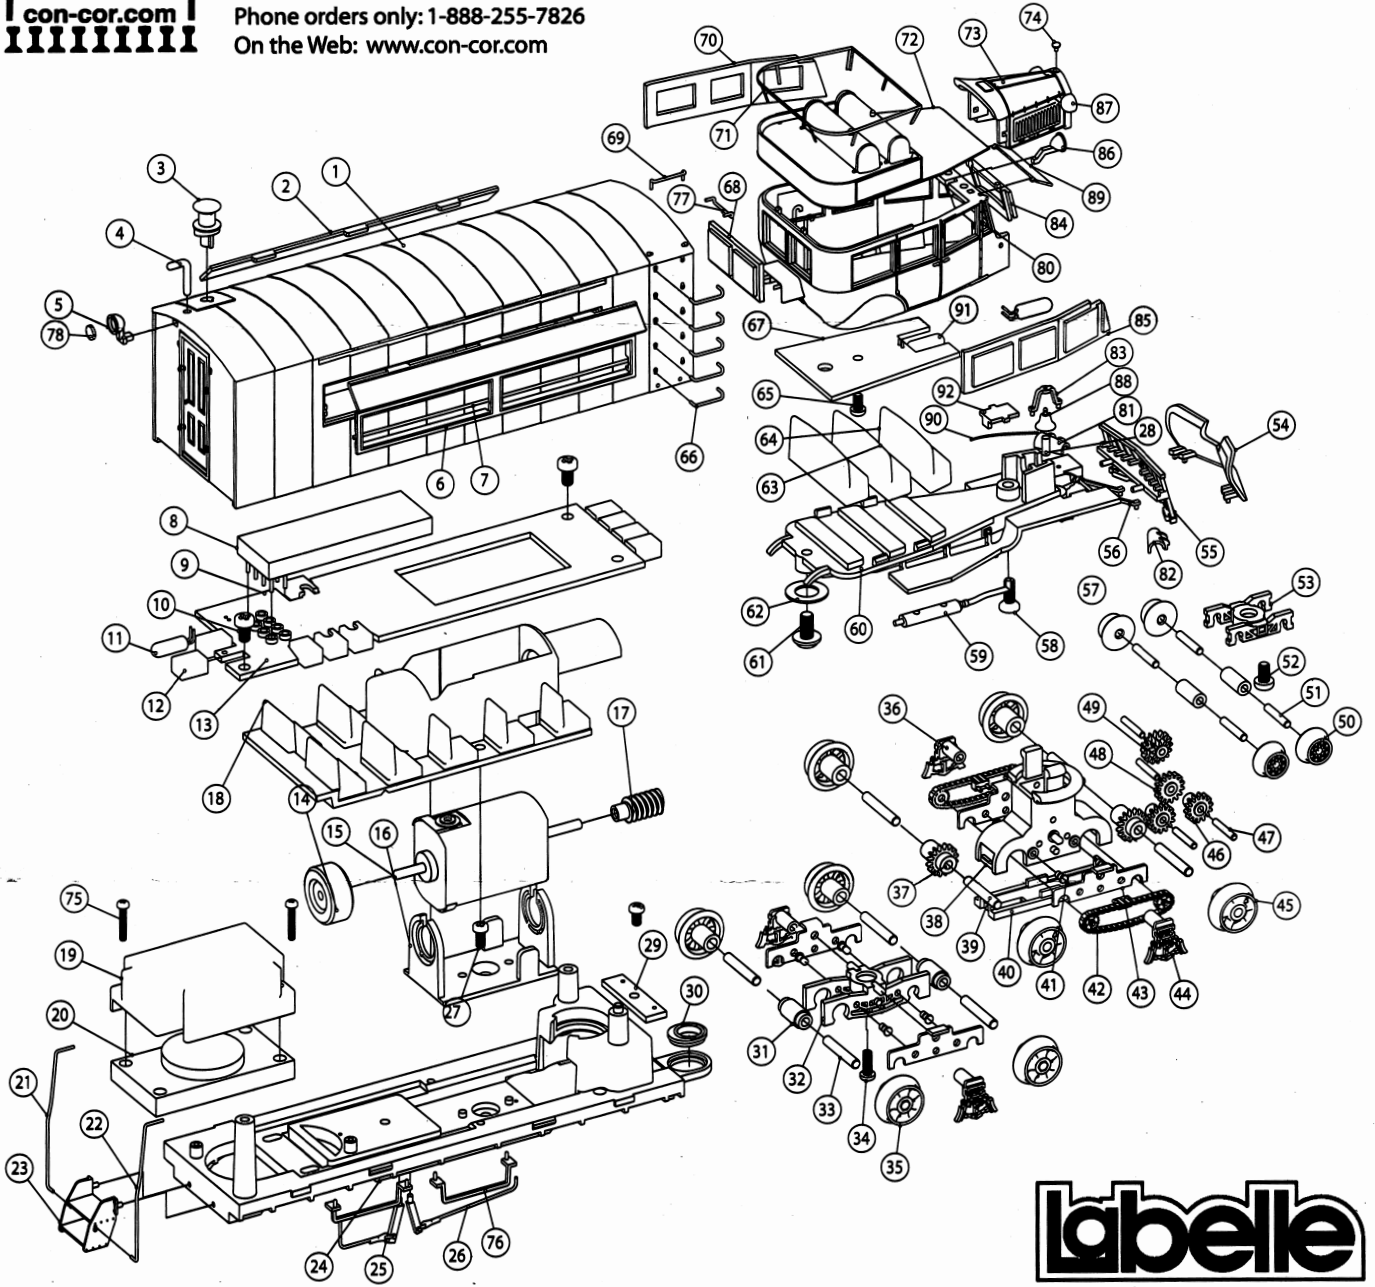

Con-Cor International, Ltd.

8101 E. Research Court
Tucson, AZ 85710-6758
Phone orders only: 1-888-255-7826
On the Web: www.con-cor.com

Labelle

If it moves, Lube It!

HO scale basic parts

HO Pierce Arrow Coach Tourist

HO_n3 scale sub-parts

Con-Cor International, Ltd.
 8101 E. Research Court
 Tucson, AZ 85710-6758
 Phone orders only: 1-888-255-7826
 On the Web: www.con-cor.com

If it moves, Lube It!

Note: This product's warranty is voided if Labelle lubricants are not used to lube and clean it throughout its lifetime.

BASIC LIST FOR HO SCALE

36n3	BRAKE DETAIL L FOR HON3	51n3	HON3 AXLE FOR LEAD WHEEL
35n3	REAR WHEEL FOR HON3	45n3	DRIVE WHEEL FOR HON3
33n3	HON3 WHEEL AXLE	44n3	BRAKE DETAIL R FOR HON3
NO	DESCRIPTION	NO	DESCRIPTION